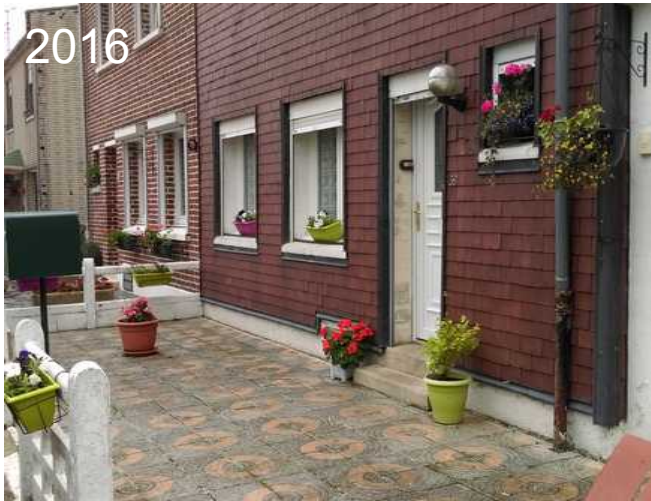

2016

Cinquième Prix PLOUQUET Élodie