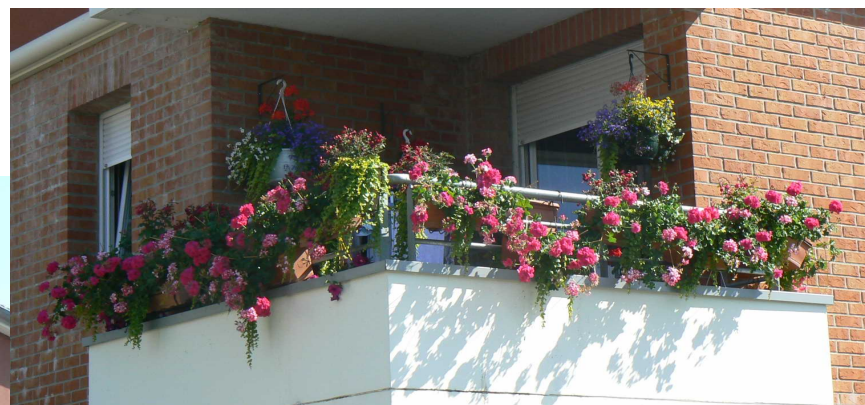

Premier Prix **DEBA Marie-Christine**